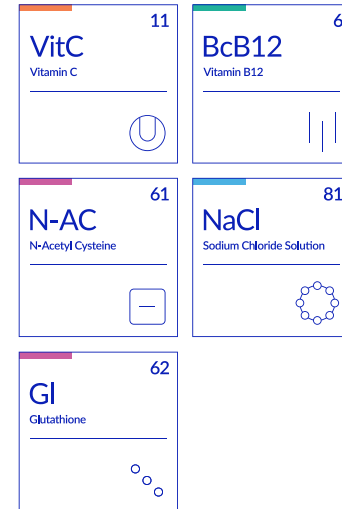

Nobu Pilates

Wellness

The exclusive IV

£204

An infusion specifically designed to support Nobu Pilates and Prescribe with its blend of vitamin C, B vitamins and antioxidants to maintain wellness. Support energy and immunity, reduce tiredness and fatigue to leave you feeling more you.

Nobu Pilates key nutrients contribute to:

- Normal energy-yielding metabolism
- Normal immune function.
- A reduction of tiredness and fatigue
- Normal function of the nervous system
- Maintenance of normal bones and teeth

Works well with:

- Super B IM vitamin shot
- CoQ10 Pure IM vitamin shot

Key nutrients